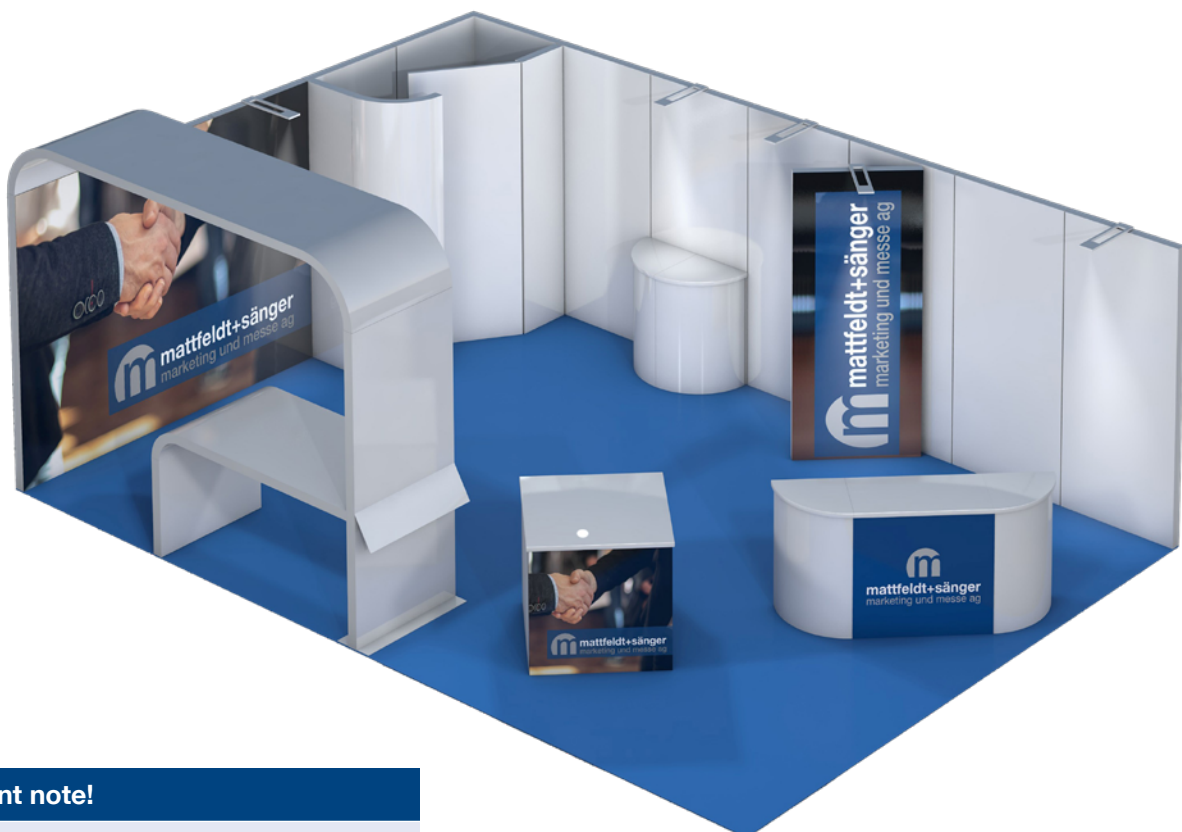

Order form for stand construction and furniture for rent

Please send us the completed order form by mail to richter@mattfeldt-saenger.de or by fax to **+49 831 206995-99**. If you have any questions, please do not hesitate to contact us at **+49 831 206995-12**.

your details:

fair:	InterDive Stuttgart 2023	stand number:	
company:		tax-ID:	
contact person:		phone/fax:	
street/house number:		mobile phone:	
post code/city:		mail address:	

Premium equipment exhibition stand BeMatrix

important note!

The stand space you have booked has neither a power connection nor rear and side walls. You can either bring the walls with you or rent them from us.

The setting up of rear and side walls is mandatory!